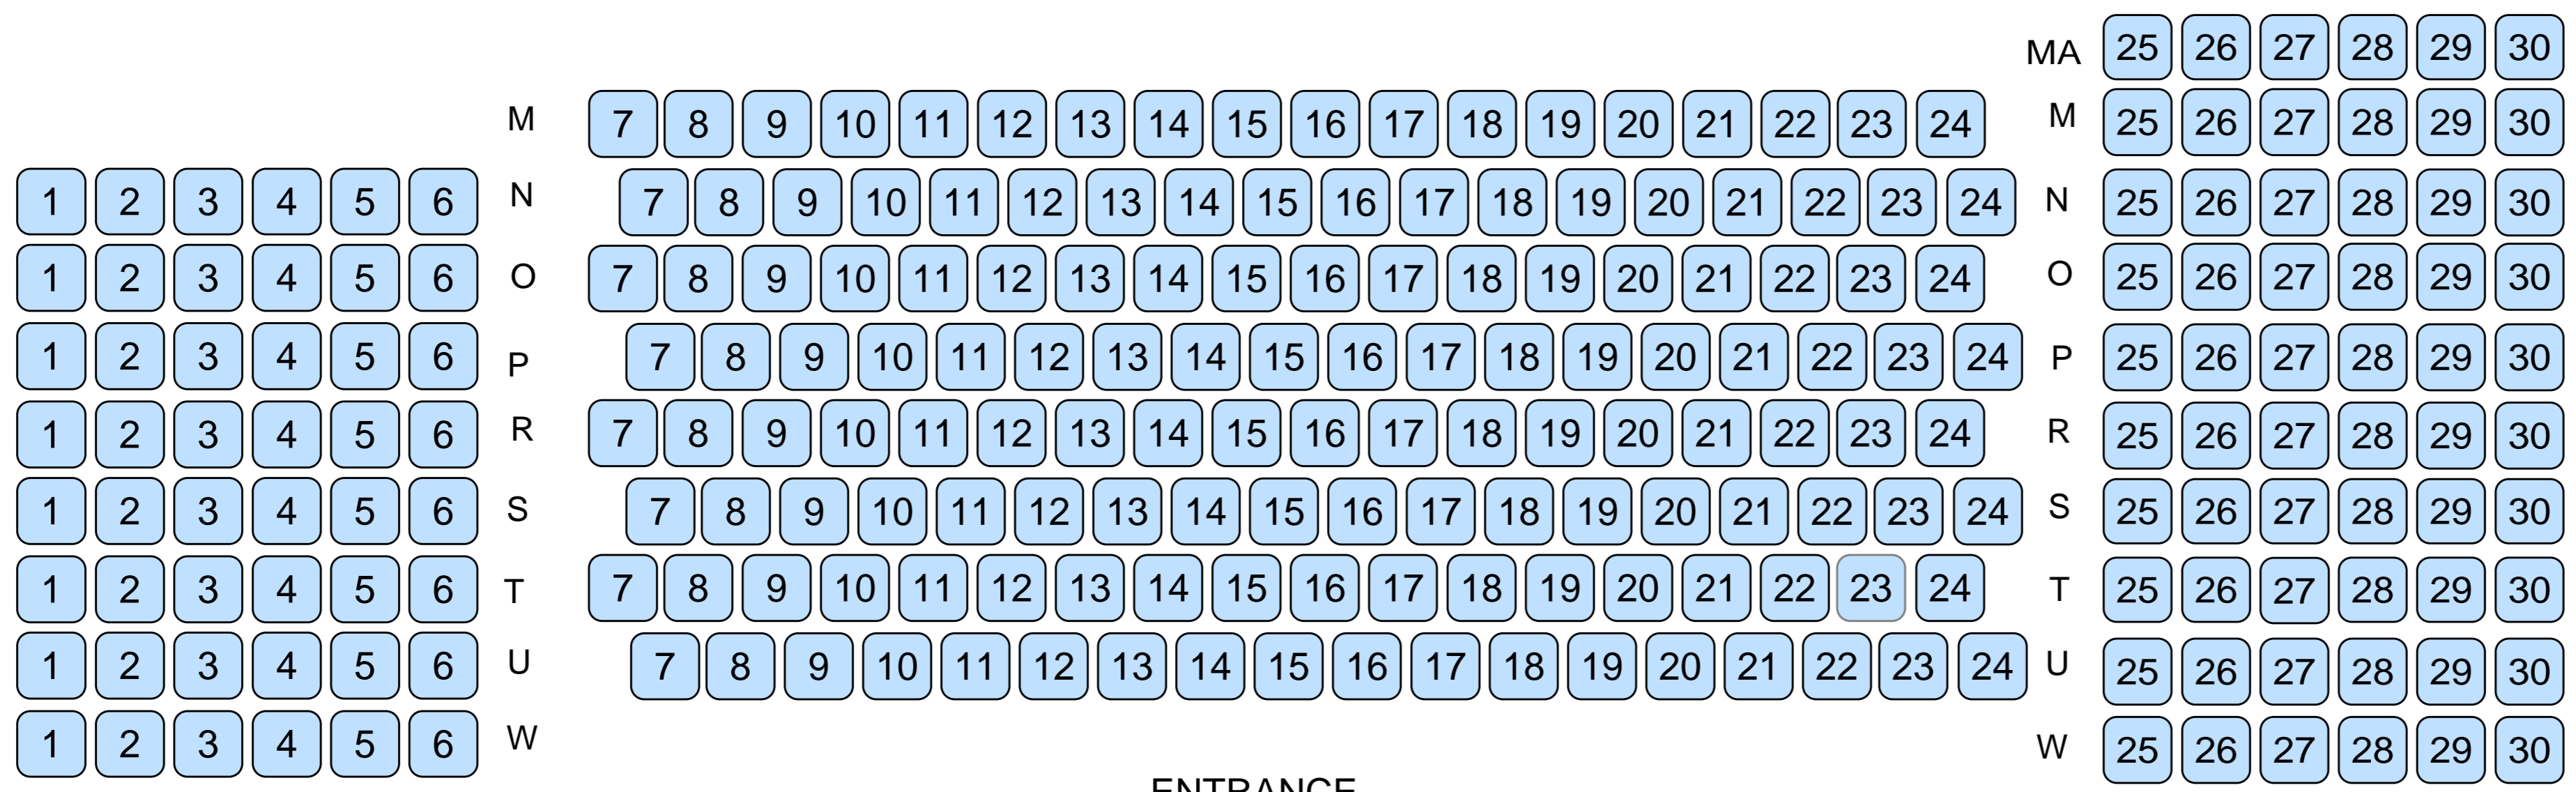

STAGE

CROSS AISLE

MOBILITY IMPAIRED
ACCESS VIA MOORE STREET
STAFF REQUIRED TO ASSIST
WITH ENTRY

8 STEPS FROM
FOYER LEVEL

ARTS THEATRE

53 ANGAS STREET
(WESTERN CNR OF MOORE ST.)
ADELAIDE SA 5001
Last updated 02/09/10