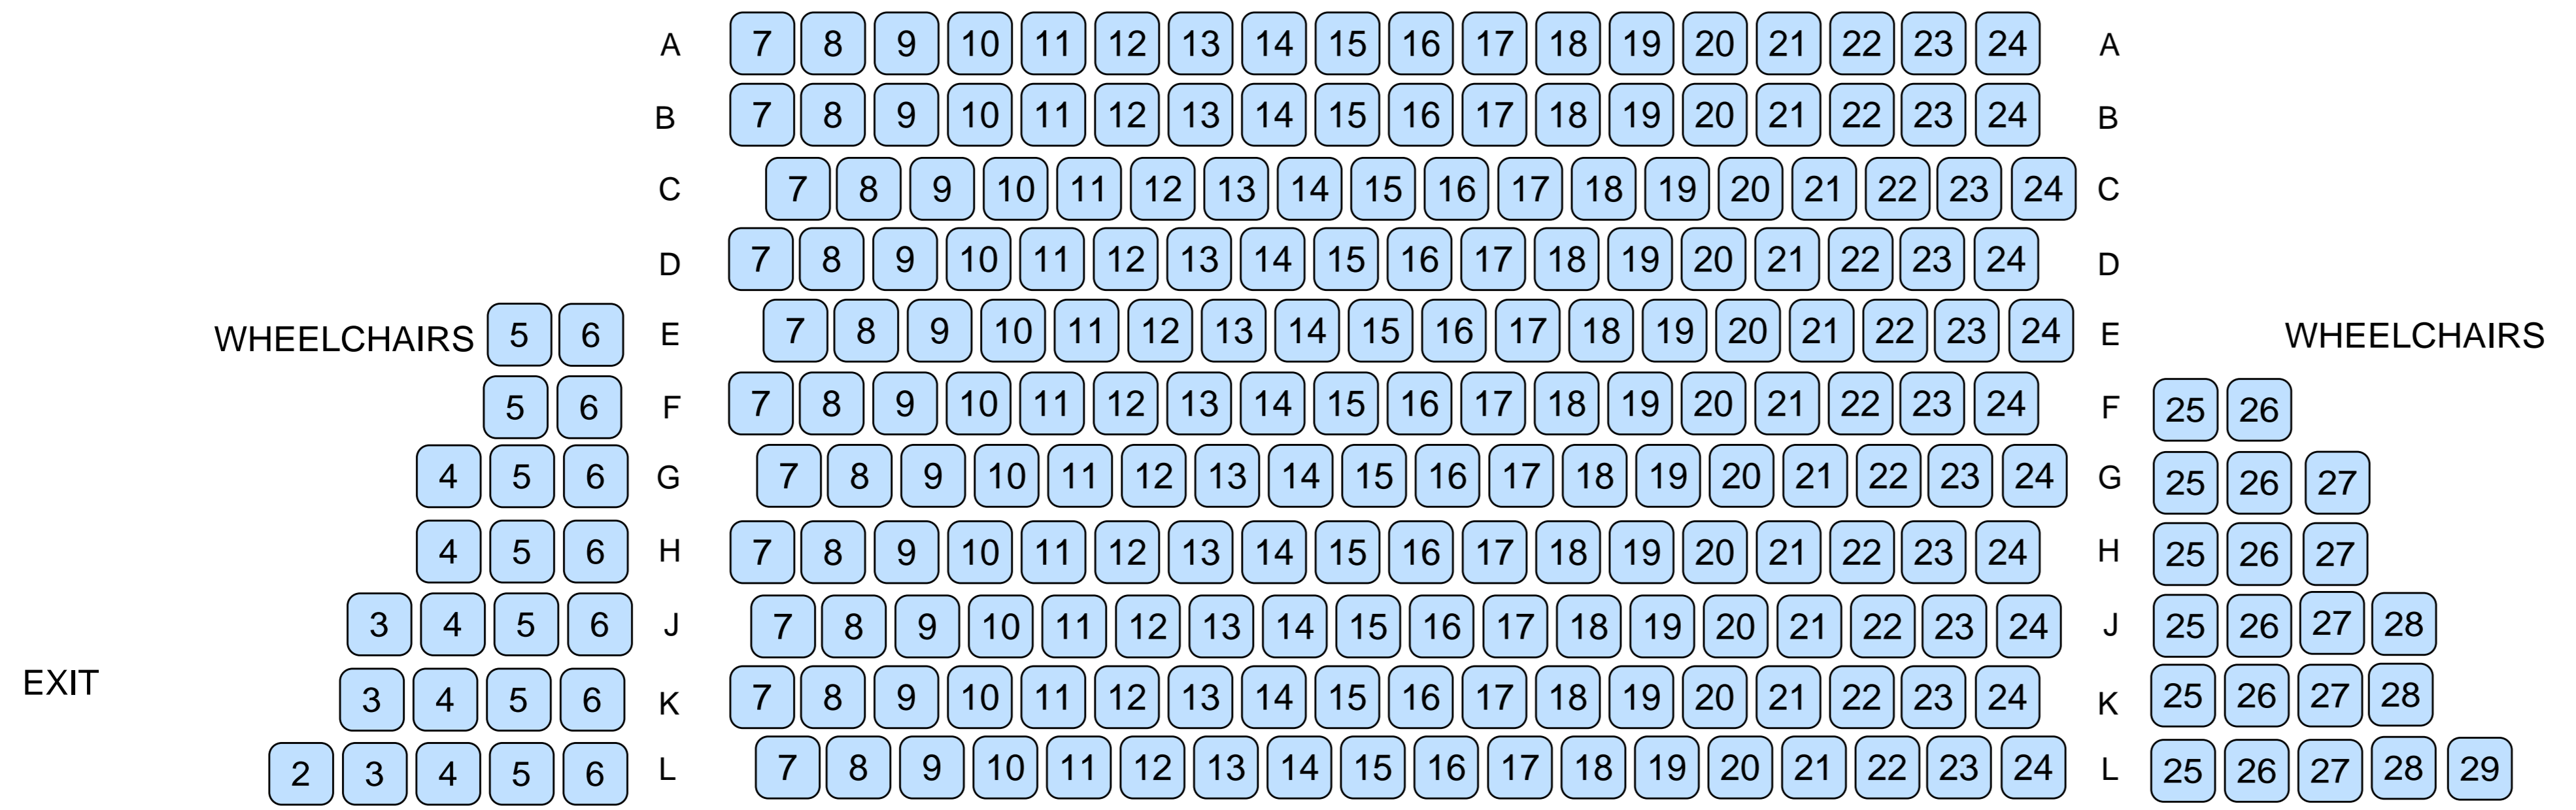

STAGE

CROSS AISLE

MOBILITY IMPAIRED
ACCESS VIA MOORE STREET
STAFF REQUIRED TO ASSIST
WITH ENTRY

8 STEPS FROM
FOYER LEVEL

ARTS THEATRE

53 ANGAS STREET
(WESTERN CNR OF MOORE ST.)
ADELAIDE SA 5001
Last updated 02/09/10