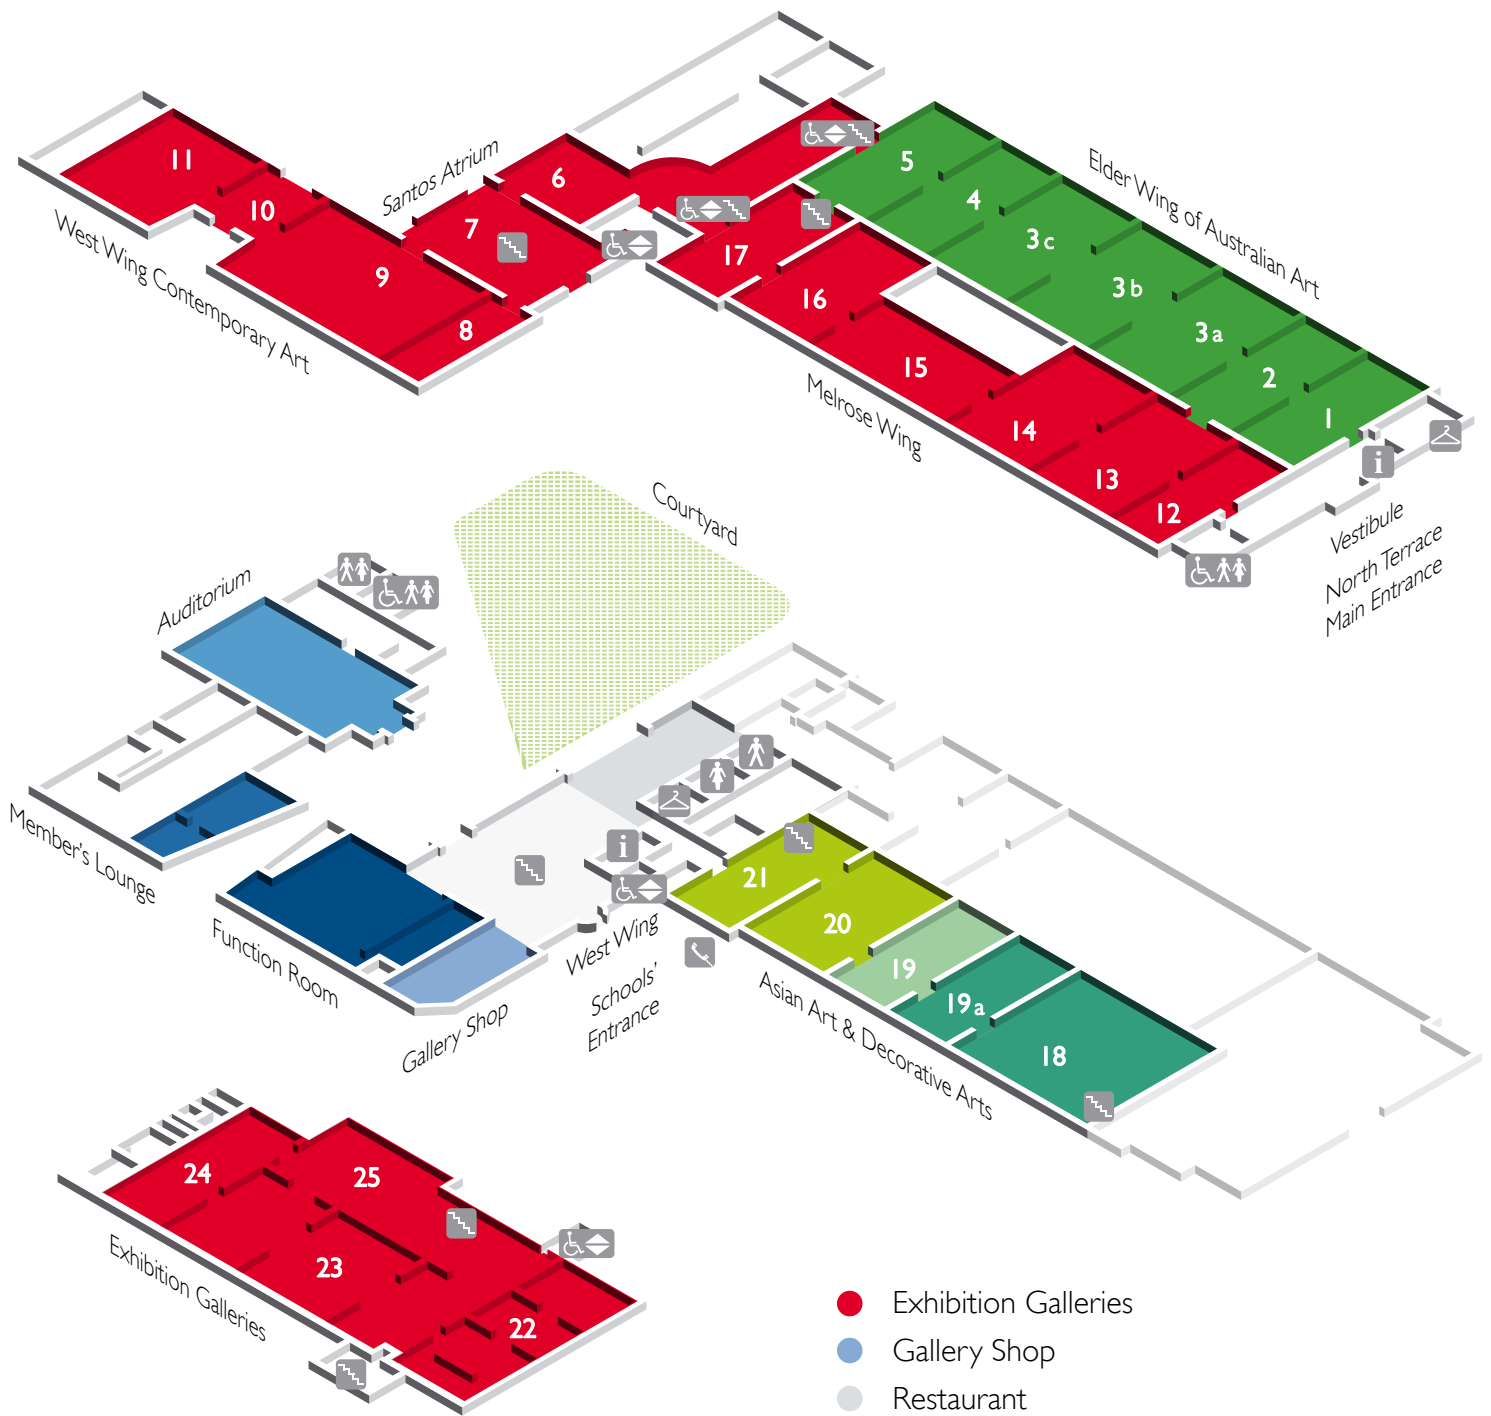

ART GALLERY OF SOUTH AUSTRALIA

- SAATCHI GALLERY IN ADELAIDE:**
BRITISH ART NOW
 30 July – 23 October
- Contemporary Art
 - 7 Santos Atrium
 - Australian Art
 - 1 M.J.M. Carter Gallery
 - 2 Mary Overton Gallery
 - 4 James and Diana Ramsay Gallery
 - Islamic Art
 - Decorative Arts
 - 18 Morris & Co. Decorative Arts

- Exhibition Galleries
- Gallery Shop
- Restaurant
- Function Rooms
- Members' Lounge
- Auditorium
- European Art
- 12 Frank and Gladys Penfold Hyland Gallery
- 13 Morgan Thomas Gallery
- 14 d'Auvergne Boxall Gallery
- 16 William Bowmore Gallery
- 17 James Fairfax Gallery
- Asian Art
- 20 Gwinnett Gallery
- 21 Michael Abbott Gallery